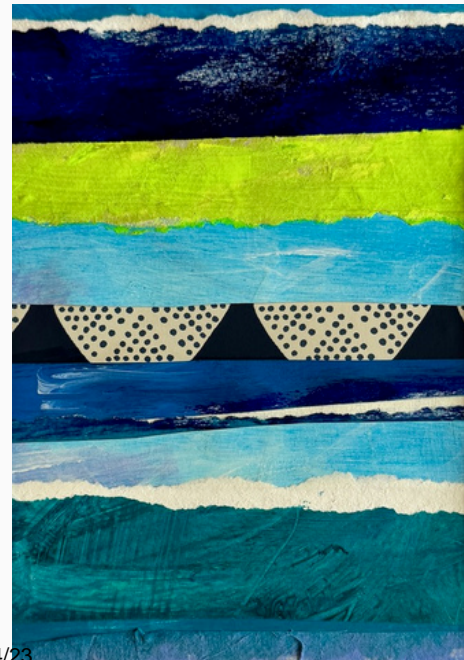

Jessy Hanson

TBD

website: harrowleafcreative.com
social: @arrowleafcreative

4/23

Kage Harp

The lake holds its breath, 2026
Mixed media
Dims: 7x 5 inches, framed
Estimated Value: 125

website: kageharp.com
social: @kageharp

5