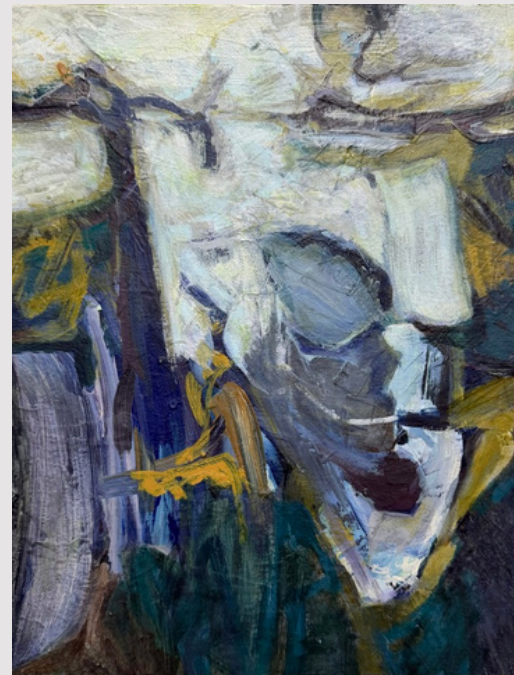

Heidi Marie Faessel

Holding Space, 2025
Acrylic on canvas
Dims: 14x 11 inches, unframed
Estimated Value: 250

website: heidimariefuessel.com
social: [@heidimariefaesselart](https://www.instagram.com/heidimariefaesselart)