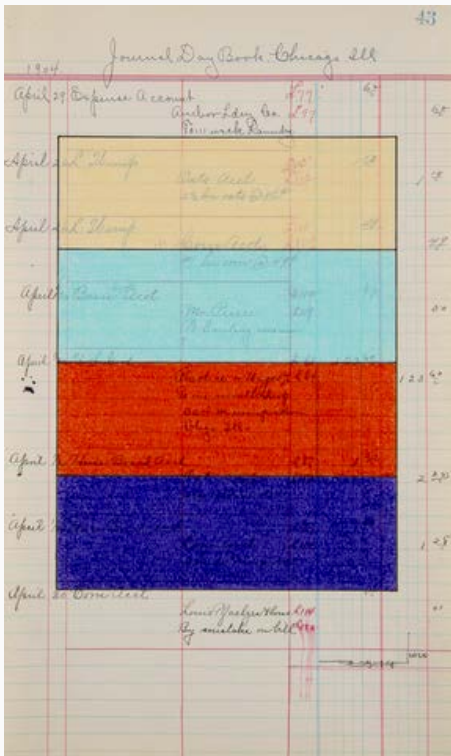

**True Archdale**

Good Medicine, 2025 (print)

Fine art print

26.5x26.5 inches, framed

Estimated Value: 725

**website: [truearchdale.com](http://truearchdale.com)**

**social: [@truearchdaleart](https://www.instagram.com/truearchdaleart)**

SPECIAL LOT ARTWORKS  
PROVIDED BY:

**Bruna Massadas**

Little Sky #5, nd  
Acrylic and oil stick on canvas  
Dims: 9x 16 inches, framed  
Estimated Value: 2750

website: [brunamassadas.com](http://brunamassadas.com)  
social: [@brunamassadas](https://www.instagram.com/brunamassadas)