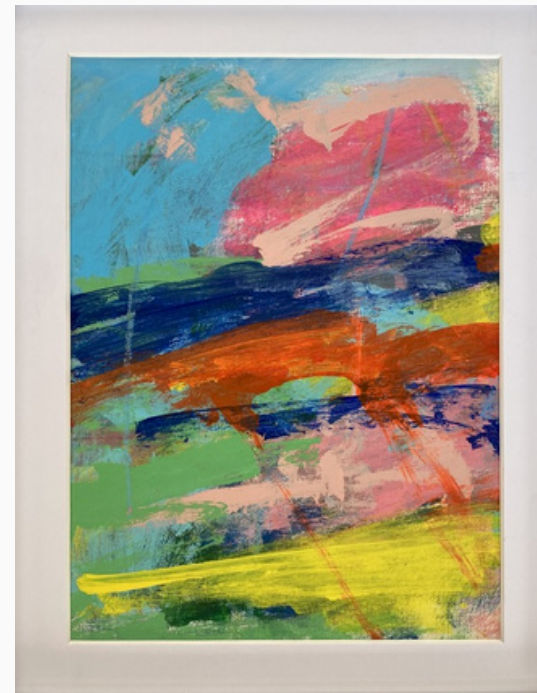

100% Donation

Olivia Stark

Find Me Here, 2025
Acrylic, oil pastel on canvas board
Dims: 14 x 11 inches, framed
Estimated Value: 225

website: oliviastarkart.com